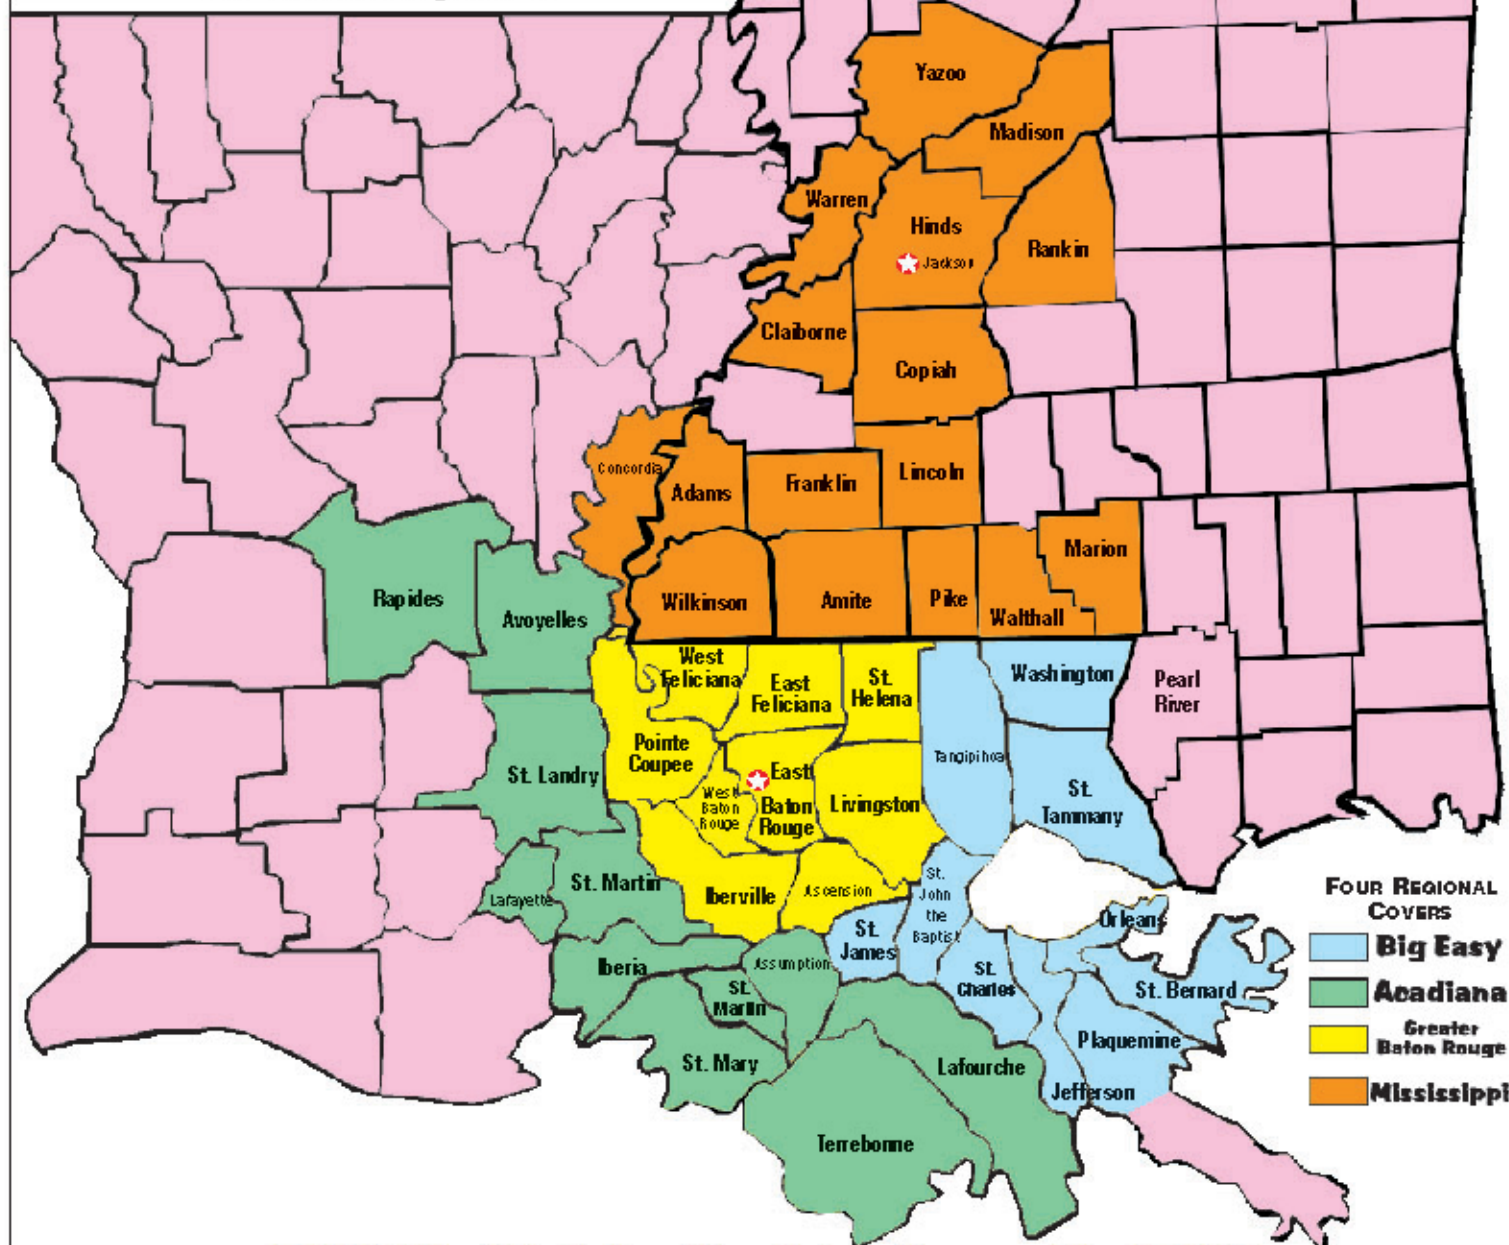

ADVERTISE FREE: CALL ANYTIME 1-866-388-7525

Your
Guide
to the
Best Buys!

Free **Consumer's Edge**

**TAKE ONE!
PASS IT ON!**

13th Year, Number 10 • Action Ads In Louisiana & Mississippi • May 12 - 25, 2004

ENJOY!

Covering 30 parishes in South Louisiana
and 15 counties in Southwest Mississippi!
**Four Separate Areas of Distribution
for Cover Regions.**

**FOUR REGIONAL
COVERS**

- Big Easy**
- Acadiana**
- Greater
Baton Rouge**
- Mississippi**