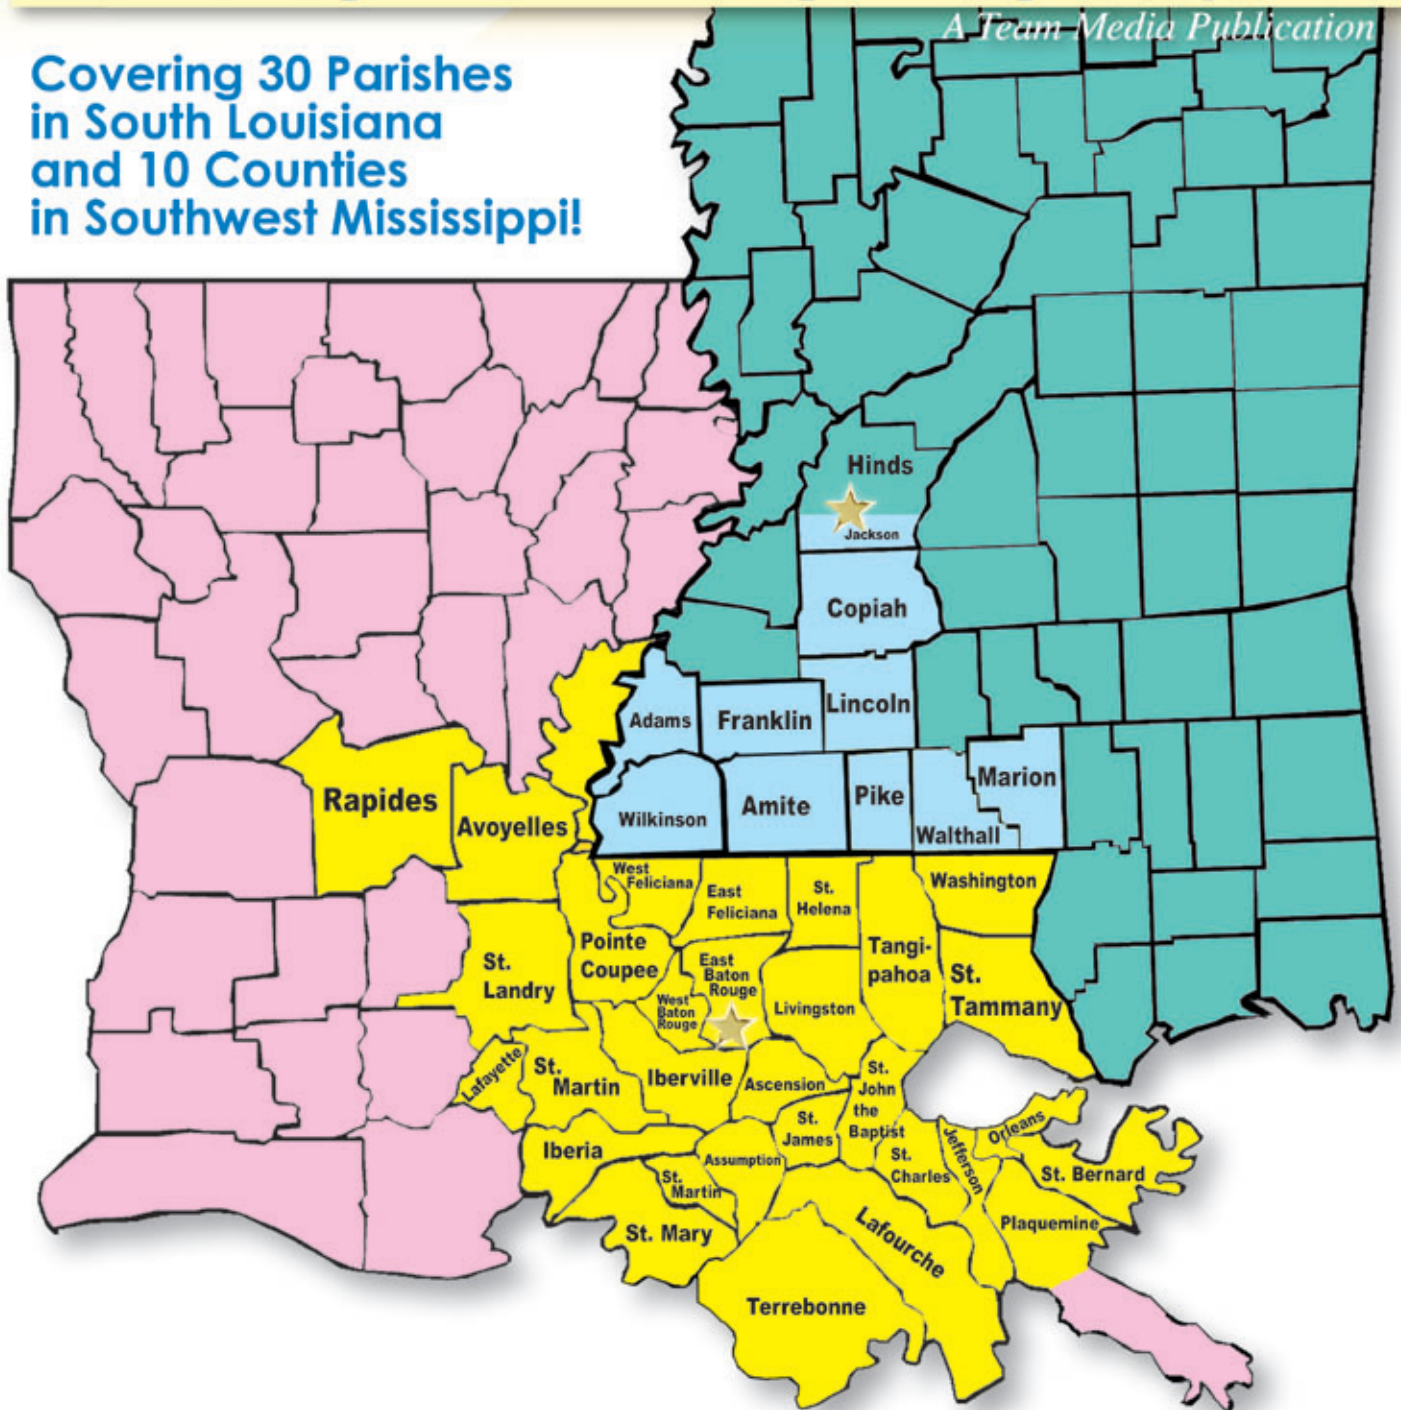

ADVISOR *Business Profiles*

for the region's fastest growing companies

A Team Media Publication

Covering 30 Parishes
in South Louisiana
and 10 Counties
in Southwest Mississippi!

Providing the public with **HIGH QUALITY** advertising and news you can use.